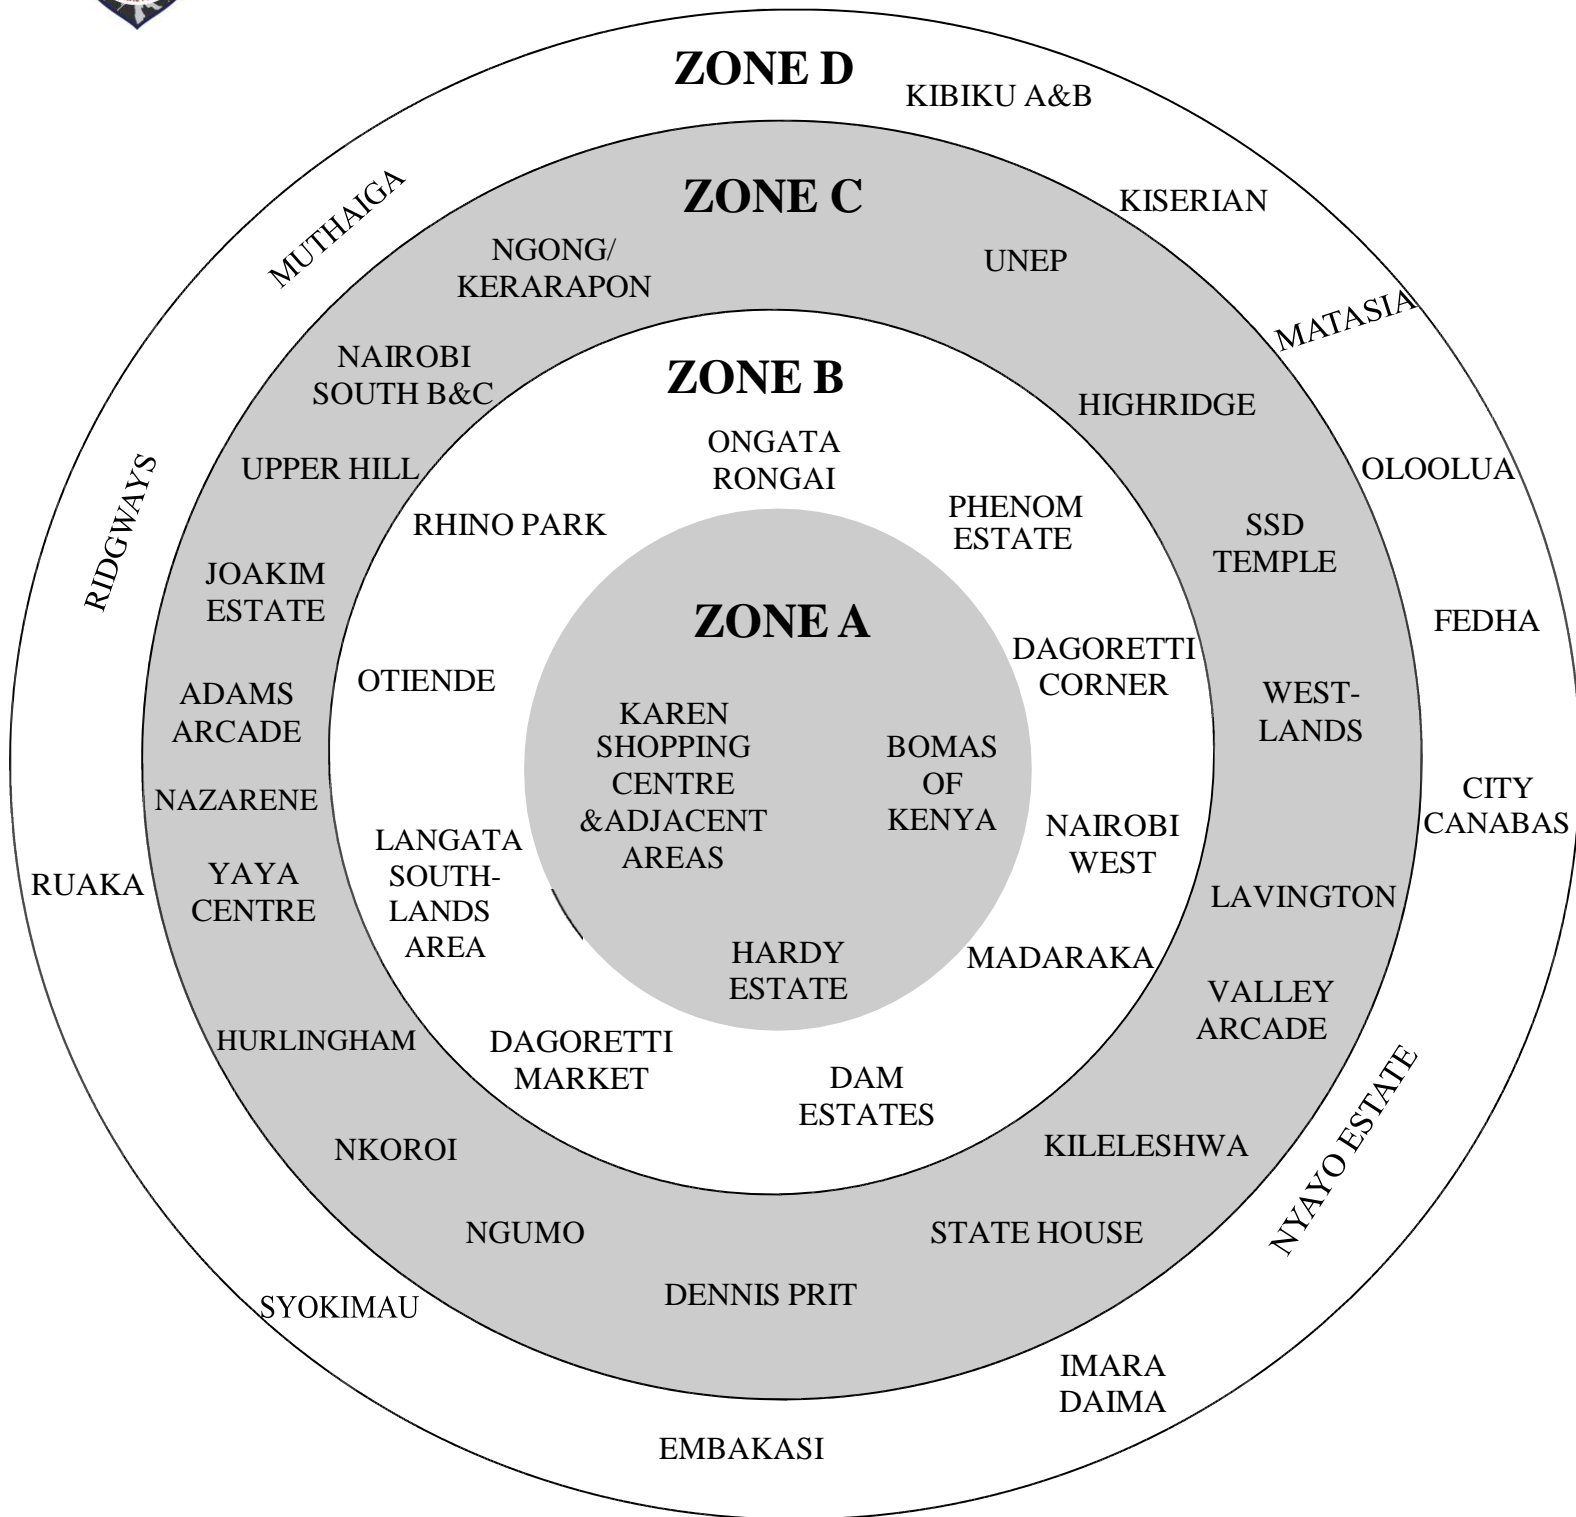

THE NAIROBI ACADEMY SCHOOLS

BUS PICK-UP & DROP-OFF ZONES

KEY

CHARGES

KEY

CHARGES

ZONE A TWO WAY: KSHS. 27,000
ONE WAY: KSHS. 18,000

ZONE C TWO WAY: KSHS. 56,000
ONE WAY: KSHS. 30,000

ZONE B TWO WAY: KSHS. 40,000
ONE WAY: KSHS. 24,000

ZONE D TWO WAY KSHS. 60,000
ONE WAY KSHS. 32,000