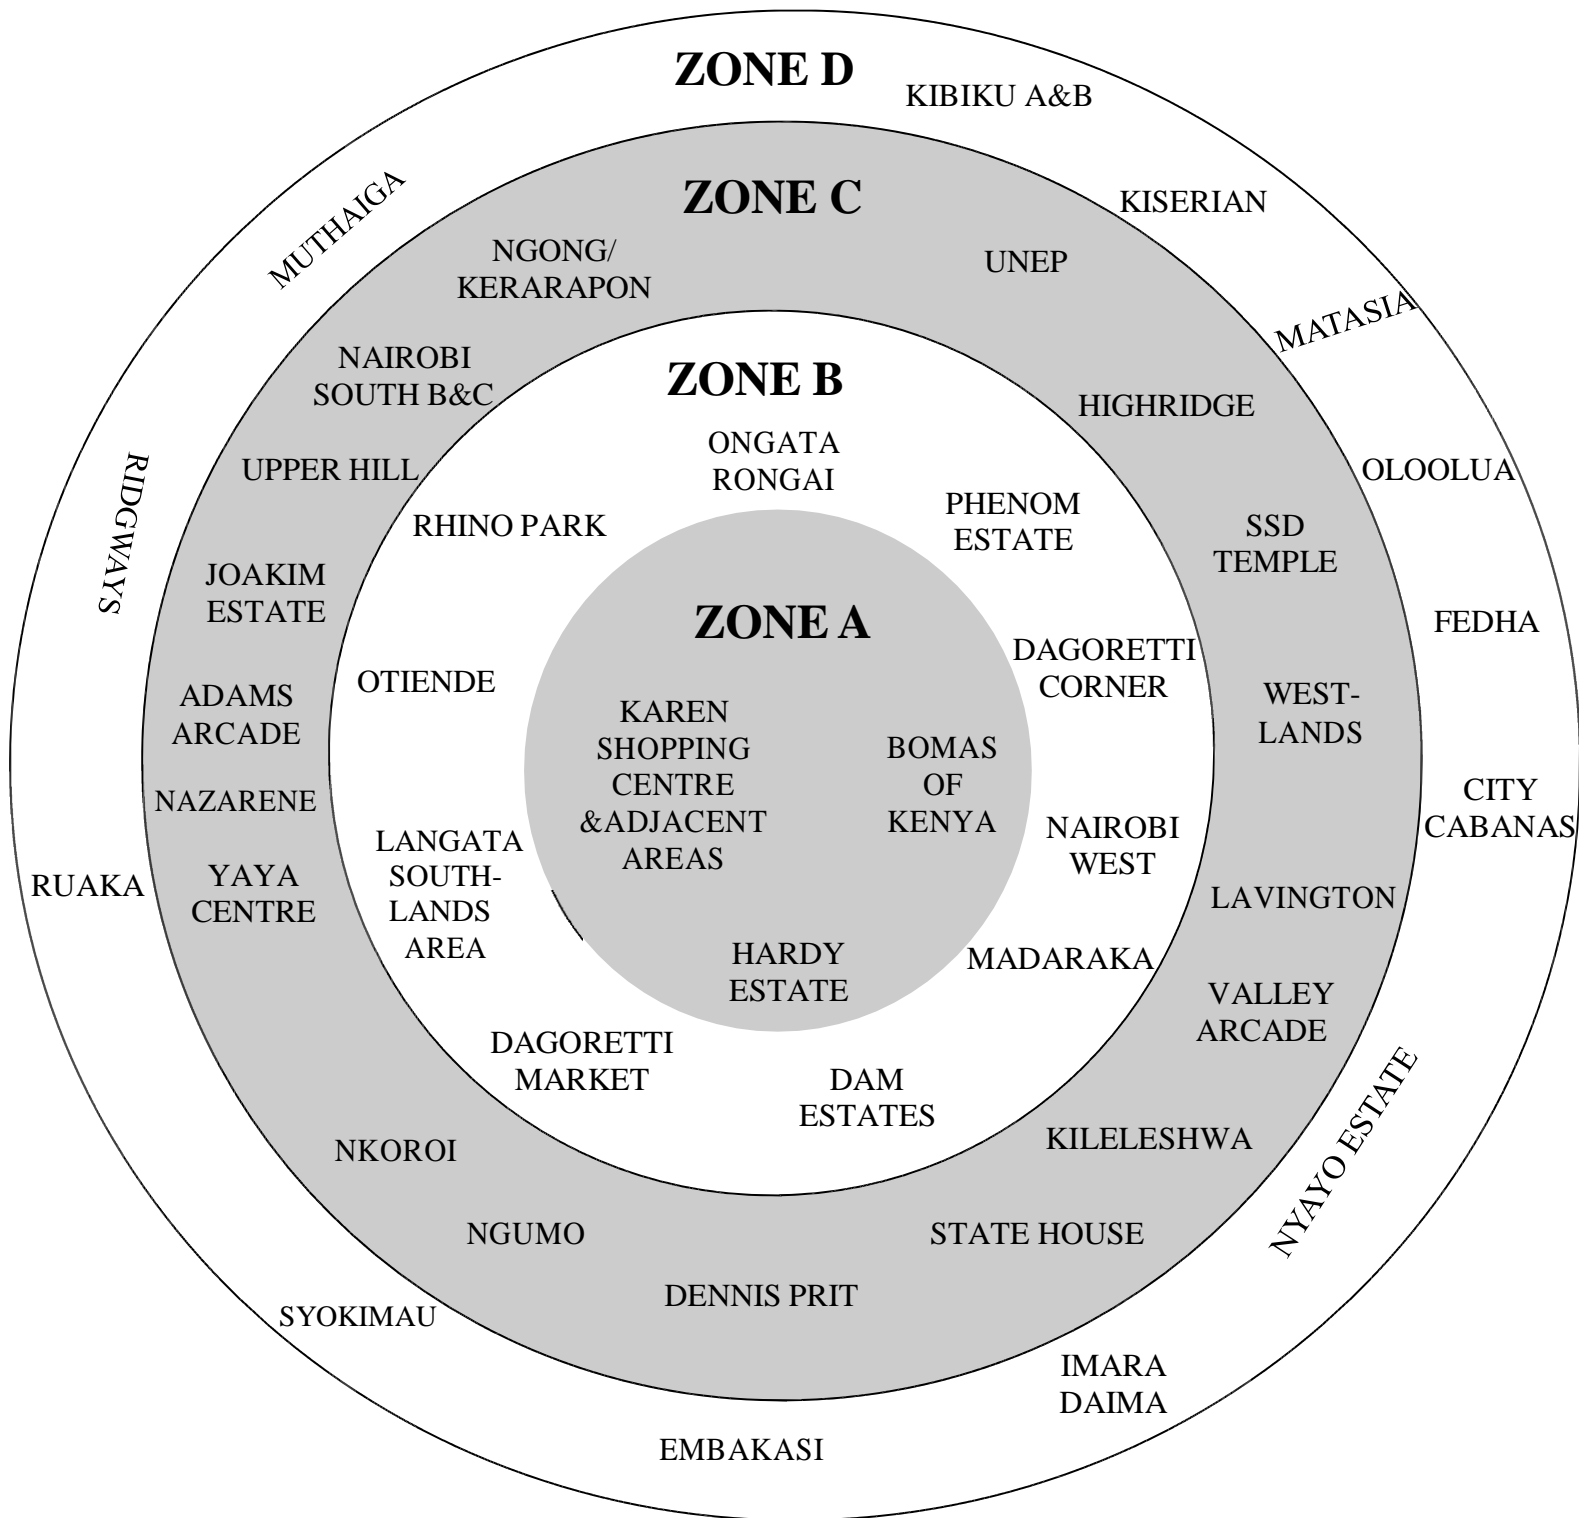

THE NAIROBI ACADEMY SCHOOLS

BUS PICK-UP & DROP-OFF ZONES

KEY	CHARGES	KEY	CHARGES
ZONE A	TWO WAY: KSHS. 22,000 ONE WAY: KSHS. 15,000	ZONE C	TWO WAY: KSHS. 47,000 ONE WAY: KSHS. 28,000
ZONE B	TWO WAY: KSHS. 33,000 ONE WAY: KSHS. 20,000	ZONE D	TWO WAY KSHS. 55,000 ONE WAY KSHS. 30,000